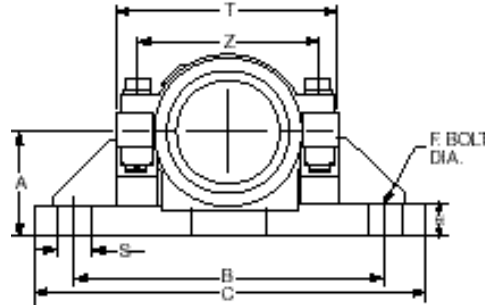

Let us show you how to take advantage of all the benefits of our bearings and reduce your overall bearing costs at the same time.

CHALLENGE US TODAY!

- ◆ RUGGED
- ◆ FABRICATED STEEL BASE
- ◆ 7-PIECE – LOW PROFILE
- ◆ VERSATILE AND ECONOMICAL
- ◆ REPLACEABLE CARTRIDGE INSERT
- ◆ DRAMATICALLY REDUCED DOWNTIME

2-2500 SERIES (4 BOLT.)

	27/16	215/16	37/16	315/16	47/16	415/16	57/16-515/16	67/16-615/16	77/16-715/16-8
A	2¾	3¼	3½	3¾	4½	4½	5½	6½	7
B	8	8¾	10½	12	13½	15	16½	19	21½
C	10¼	11	13	14¾	16½	18	20½	23	26
D	5	6	7	8	9	10	12	14	16
E	3¾	4¼	4½	5¼	6¼	7	8½	10	11
F	¾	¾	¾	¾	¾	¾	1½	1¼	1¼
G	2	2½	2¾	3	3½	4	5	6	6¾
H	1	1	1	1¼	1¼	1¼	1½	2	2
L	5	5½	6¾	6¾	7½	8½	10	11½	13
S	1	1	1¼	1¾	1½	1½	1¾	2	2¼
T	5½	6	7¼	7¾	8¾	9½	12	14½	17
V	4¾	5	5¼	5½	6	6½	7½	8¾	9¾
Y	2¾	3¼	3½	4	4¾	5½	6¾	7¾	8½
Z	4¾	5	6	6½	7½	8	10½	12	14¾
* WT	25	35	46	64	90	115	200	300	480

* ALL WEIGHTS ARE APPROXIMATE DEPENDING ON BUSHING MATERIAL.

2500 SERIES (2 BOLT.)

	27/16	215/16
A	2¾	3¼
B	8	9½
C	10¼	12¼
D	5	6
E	3¾	4¼
F	¾	¾
G	—	—
H	1	1
L	5	5½
S	1½	1¾
T	5½	6
V	4¾	5
Y	2¾	3¼
Z	4¾	5
* WT	25	35