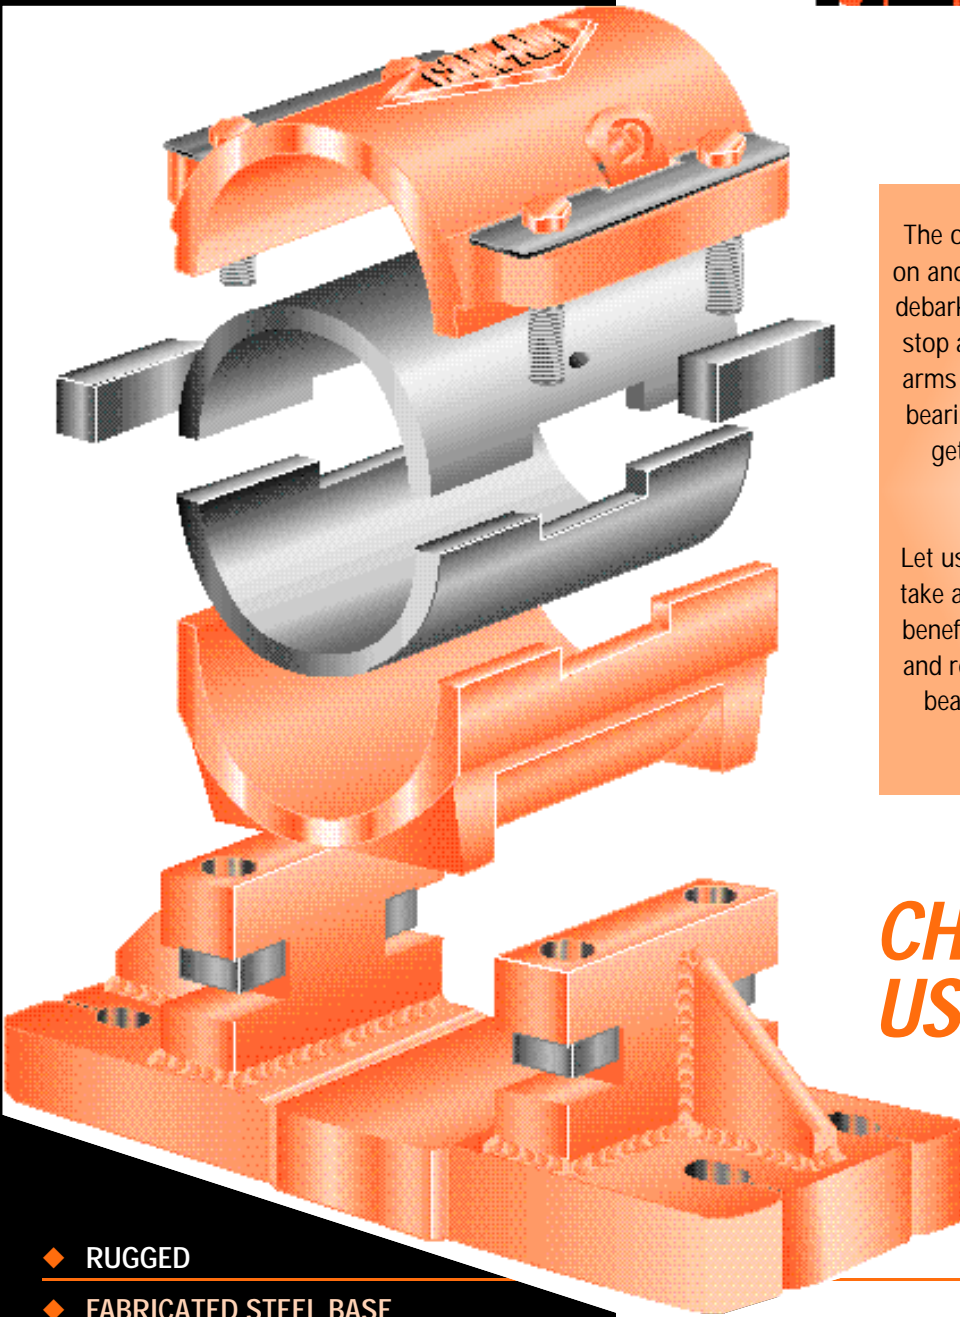

2500 SERIES BEARINGS

CAN-AM

The only bearing to use on and around log decks, debarkers, roll cases, log stop and turners, kicker arms or any area where bearings are difficult to get at, lubricate or change out.

Let us show you how to take advantage of all the benefits of our bearings and reduce your overall bearing costs at the same time.

CHALLENGE US TODAY!

- ◆ RUGGED
- ◆ FABRICATED STEEL BASE
- ◆ 7-PIECE – LOW PROFILE
- ◆ VERSATILE AND ECONOMICAL
- ◆ REPLACEABLE CARTRIDGE INSERT
- ◆ DRAMATICALLY REDUCED DOWNTIME